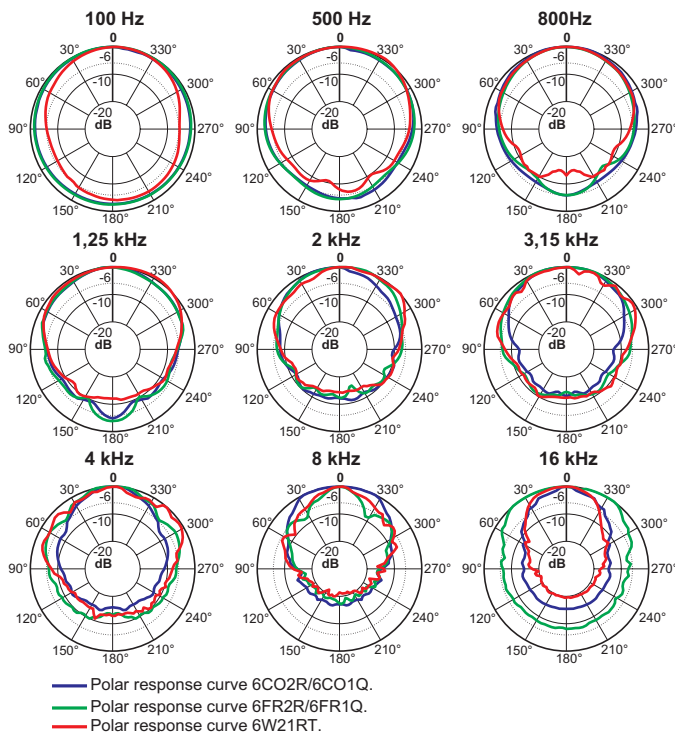

- The 6" model 6CO2 is a coaxial unit utilizing a 3/4" PEI dome tweeter and the 6FR2 is a full range unit with a high frequency dual cone and the model 6W21RT is a two way system, utilizing 6" woofer and 3/4" PEI dome tweeter .
- With aluminium grille.
- Precisely engineered ABS X17 injected frames, resistant to moisture and heat, that perfectly fits and locks with other parts assuring a quick, clean installation and a modern and pleasant look.

Installation sequence

- 1- Take off the package;
- 2- Must take off the front grille, pressing the back legs or using the key.
- 3- Prepare the surface where the ceiling speaker will be installed
- 3.1- Need to make the hole on the surface, to circle is Ø205mm, to square is 205mm x 205mm and to rectangular is 290mm x 190mm (use the card board as a model).
- 4- Connect the wires from amplifier to speaker terminal
- 5- Fix the speaker on the ceiling
- 5.1- The ceiling thickness must be between 10mm and 35mm;
- 5.2- Screw the four screws in cross form.
- 6- Fix the grille on the frame.

Surface cut dimensions

Polar curves

Response curves measured in anechoic chamber, 1W/1m.

Model	6CO2R	6FR2R	6CO1Q	6FR1Q	6W21RT
Speaker size	Coaxial 6"	Full Range 6"	Coaxial 6"	Full Range 6"	Two way 6"
Power handling RMS (W)	25	25	25	25	25
Musical program (W)	50	50	50	50	50
Impedance (W)	8	8	8	8	8
SPL 1W@1m (dB)	90	90	90	90	90
Freq. Resp. @ -10dB (Hz)	55 – 20k	55 – 10k	55 – 20k	55 – 10k	55 - 20K
Net weight (lb)	2.28	2.15	2.75	2.15	2.89
Ceiling cut-off diameter (mm)	205	205	205x205	205x205	275x186
Dispersion	60°	60°	60°	60°	60°
Color	White	White	White	White	White