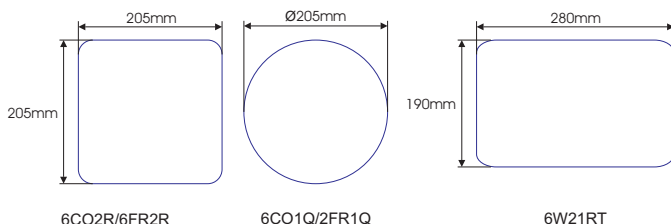

- The 6" model 6CO2 is a coaxial unit utilizing a 3/4" PEI dome tweeter and the 6FR2 is a full range unit with a high frequency dual cone and the model 6W21RT is a two way system, utilizing 6" woofer and 3/4" PEI dome tweeter .
- With aluminium grille.
- Precisely engineered ABS X17 injected frames, resistant to moisture and heat, that perfectly fits and locks with other parts assuring a quick, clean installation and a modern and pleasant look.

Installation sequence

- 1- Take off the package;
- 2- Must take off the front grille, pressing the back legs or using the key.
- 3- Prepare the surface where the ceiling speaker will be installed
- 3.1- Need to make the hole on the surface, to circle is Ø205mm, to square is 205mm x 205mm and to rectangular is 290mm x 190mm (use the card board as a model).
- 4- Connect the wires from amplifier to speaker terminal
- 5- Fix the speaker on the ceiling
- 5.1- The ceiling thickness must be between 10mm and 35mm;
- 5.2- Screw the four screws in cross form.
- 6- Fix the grille on the frame.

Surface cut dimensions

Polar curves

Response curves measured in anechoic chamber, 1W/1m.

Model	6CO2R	6FR2R	6CO1Q	6FR1Q	6W21RT
Speaker size	Coaxial 6"	Full Range 6"	Coaxial 6"	Full Range 6"	Two way 6"
Power handling RMS (W)	25	25	25	25	25
Musical program (W)	50	50	50	50	50
Impedance (W)	8	8	8	8	8
SPL 1W@1m (dB)	90	90	90	90	90
Freq. Resp. @ -10dB (Hz)	55 – 20k	55 – 10k	55 – 20k	55 – 10k	55 - 20K
Net weight (lb)	2.28	2.15	2.75	2.15	2.89
Ceiling cut-off diameter (mm)	205	205	205x205	205x205	275x186
Dispersion	60°	60°	60°	60°	60°
Color	White	White	White	White	White