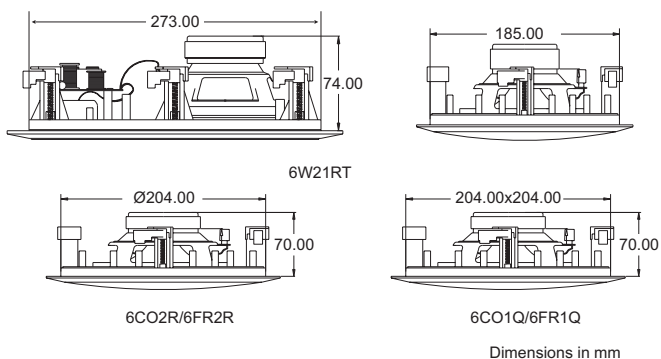

- The 6" model 6CO2 is a coaxial unit utilizing a 3/4" PEI dome tweeter and the 6FR2 is a full range unit with a high frequency dual cone and the model 6W21RT is a two way system, utilizing 6" woofer and 3/4" PEI dome tweeter .
- With aluminium grille.
- Precisely engineered ABS X17 injected frames, resistant to moisture and heat, that perfectly fits and locks with other parts assuring a quick, clean installation and a modern and pleasant look.

Installation sequence

- 1- Take off the package;
- 2- Must take off the front grille, pressing the back legs or using the key.
- 3- Prepare the surface where the ceiling speaker will be installed
- 3.1- Need to make the hole on the surface, to circle is Ø205mm, to square is 205mm x 205mm and to rectangular is 290mm x 190mm (use the card board as a model).
- 4- Connect the wires from amplifier to speaker terminal
- 5- Fix the speaker on the ceiling
- 5.1- The ceiling thickness must be between 10mm and 35mm;
- 5.2- Screw the four screws in cross form.
- 6- Fix the grille on the frame.

Surface cut dimensions

Polar curves

Response curves measured in anechoic chamber, 1W/1m.

Model	6CO2R	6FR2R	6CO1Q	6FR1Q	6W21RT
Speaker size	Coaxial 6"	Full Range 6"	Coaxial 6"	Full Range 6"	Two way 6"
Power handling RMS (W)	25	25	25	25	25
Musical program (W)	50	50	50	50	50
Impedance (W)	8	8	8	8	8
SPL 1W@1m (dB)	90	90	90	90	90
Freq. Resp. @ -10dB (Hz)	55 – 20k	55 – 10k	55 – 20k	55 – 10k	55 - 20K
Net weight (lb)	2.28	2.15	2.75	2.15	2.89
Ceiling cut-off diameter (mm)	205	205	205x205	205x205	275x186
Dispersion	60°	60°	60°	60°	60°
Color	White	White	White	White	White