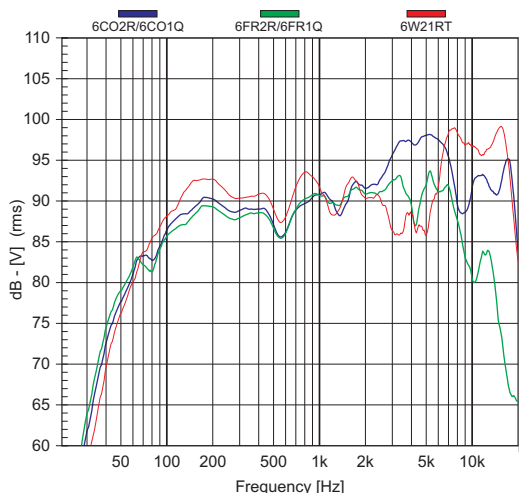

- The 6" model 6CO2 is a coaxial unit utilizing a 3/4" PEI dome tweeter and the 6FR2 is a full range unit with a high frequency dual cone and the model 6W21RT is a two way system, utilizing 6" woofer and 3/4" PEI dome tweeter .
- With aluminium grille.
- Precisely engineered ABS X17 injected frames, resistant to moisture and heat, that perfectly fits and locks with other parts assuring a quick, clean installation and a modern and pleasant look.

Installation sequence

- 1- Take off the package;
- 2- Must take off the front grille, pressing the back legs or using the key.
- 3- Prepare the surface where the ceiling speaker will be installed
- 3.1- Need to make the hole on the surface, to circle is Ø205mm, to square is 205mm x 205mm and to rectangular is 290mm x 190mm (use the card board as a model).
- 4- Connect the wires from amplifier to speaker terminal
- 5- Fix the speaker on the ceiling
- 5.1- The ceiling thickness must be between 10mm and 35mm;
- 5.2- Screw the four screws in cross form.
- 6- Fix the grille on the frame.

Surface cut dimensions

Polar curves

Response curves measured in anechoic chamber, 1W/1m.

Model	6CO2R	6FR2R	6CO1Q	6FR1Q	6W21RT
Speaker size	Coaxial 6"	Full Range 6"	Coaxial 6"	Full Range 6"	Two way 6"
Power handling RMS (W)	25	25	25	25	25
Musical program (W)	50	50	50	50	50
Impedance (W)	8	8	8	8	8
SPL 1W@1m (dB)	90	90	90	90	90
Freq. Resp. @ -10dB (Hz)	55 – 20k	55 – 10k	55 – 20k	55 – 10k	55 - 20K
Net weight (lb)	2.28	2.15	2.75	2.15	2.89
Ceiling cut-off diameter (mm)	205	205	205x205	205x205	275x186
Dispersion	60°	60°	60°	60°	60°
Color	White	White	White	White	White